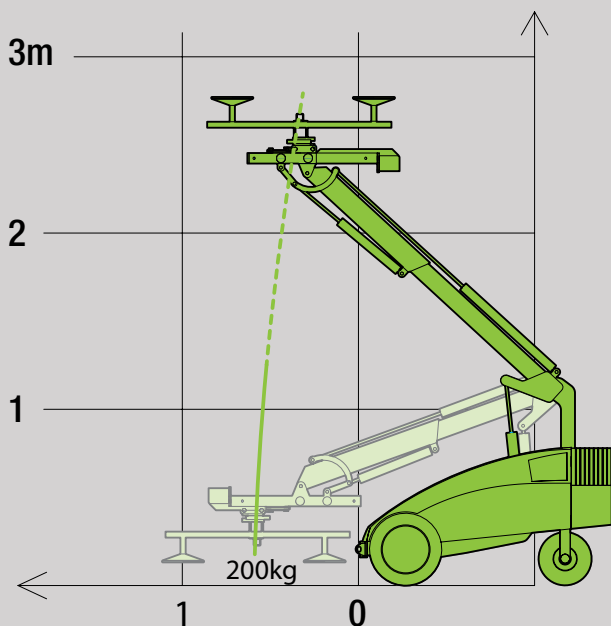

WINLET 350

Best installation control for safe and productive lifting

The **Winlet 350** robot revolutionises the installation of glass, with capacities of up to 350kg and overhead installation all within a compact design for work in confined areas.

350kg max lifting capacity

Vacuum Robots course

Technical Specifications	
Max Lifting Capacity	350kg
Lift Height	2800mm
Max Extension from front bumper to suction cup	790mm
Extension Capacity - at max extension	200kg
Side Lift Capacity	200kg
Tilt Function	180°
Rotation	360°
Linear	90mm
Fine Lift on Jib Head	500mm
Suction Cups (Glass)	4 @ 270mm
Total Machine Weight	617kg
Light Weight - excluding counterweights	512kg
Battery	2x 95 AH
Remote Control	Wired

Easy to operate stabilisers

Transport loads on side up to 200kg

Wired remote control allows accurate placement of materials

Accessories

- Wireless Radio Remote
- Support Legs
- Extra Wide Steering Wheel
- Twin Wheels
- Quick Connector Set for Suction Cups
- Quick Connector Set for Main Supply
- Individual Shut Off Valves for Cups
- Drive Alarm
- LED Flashing Beacon
- Protective Cup Covers
- Remote Control Cover
- Drive Handle Cover
- All Weather Protection Kit
- Stone Suction Cups

The Winlet 350 is narrow enough to fit through a standard doorway and can side lift and transport up to 200kg

Dimensions

Pick up and place

Reach

ACCESSORIES		Winlet 350	Winlet 350TH	Winlet 400 TL	Winlet 575	Winlet 600	Winlet 785	Winlet 1000	Winlet 1000 TRX
	Wireless Radio Remote	✓	✓	✓	✓	✓	✓	✓	
	Support Legs	✓		✓	✓	✓	✓	✓	
	Extra Wide Steering Wheel	✓			✓				
	Twin Wheels	✓		✓	✓	✓	✓	✓	
	Quick Connector Set for Suction Cups	✓	✓		✓	✓	✓	✓	✓
	Quick Connector Set for Main Supply	✓	✓						
	Individual Shut Off Valves for Cups	✓	✓						
	Drive Alarm	✓		✓	✓	✓	✓	✓	
	LED Flashing Beacon	✓	✓	✓	✓	✓	✓	✓	✓
	Protective Cup Covers	✓	✓	✓	✓	✓	✓	✓	✓
	Remote Control Cover	✓	✓		✓	✓	✓	✓	✓
	Drive Handle Cover	✓		✓	✓	✓	✓	✓	
	All Weather Protection Kit	✓	✓		✓	✓	✓	✓	
	Stone Suction Cups	✓	✓	✓	✓	✓	✓	✓	✓