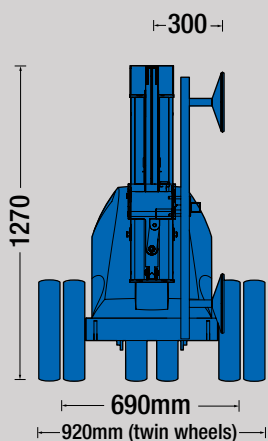

350kg max lifting capacity

Vacuum Robots course

Technical Specifications	
Max Lifting Capacity	350kg
Lift Height	2800mm
Max Extension from front bumper to suction cup	790mm
Extension Capacity - at max extension	200kg
Side Lift Capacity	200kg
Tilt Function	180°
Rotation	360°
Linear	90mm
Fine Lift on Jib Head	500mm
Suction Cups (Glass)	4 @ 270mm
Total Machine Weight	617kg
Light Weight - excluding counterweights	512kg
Battery	2x 95 AH
Remote Control	Wired

The Winlet 350 is narrow enough to fit through a standard doorway and can side lift and transport up to 200kg

Dimensions

Pick up and place

Reach

ACCESSORIES		Winlet 350	Winlet 350TH	Winlet 400 TL	Winlet 575	Winlet 600	Winlet 785	Winlet 1000	Winlet 1000 TRX
	Wireless Radio Remote	✓	✓	✓	✓	✓	✓	✓	
	Support Legs	✓		✓	✓	✓	✓	✓	
	Extra Wide Steering Wheel	✓			✓				
	Twin Wheels	✓		✓	✓	✓	✓	✓	
	Quick Connector Set for Suction Cups	✓	✓		✓	✓	✓	✓	✓
	Quick Connector Set for Main Supply	✓	✓						
	Individual Shut Off Valves for Cups	✓	✓						
	Drive Alarm	✓		✓	✓	✓	✓	✓	
	LED Flashing Beacon	✓	✓	✓	✓	✓	✓	✓	✓
	Protective Cup Covers	✓	✓	✓	✓	✓	✓	✓	✓
	Remote Control Cover	✓	✓		✓	✓	✓	✓	✓
	Drive Handle Cover	✓		✓	✓	✓	✓	✓	
	All Weather Protection Kit	✓	✓		✓	✓	✓	✓	
	Stone Suction Cups	✓	✓	✓	✓	✓	✓	✓	✓