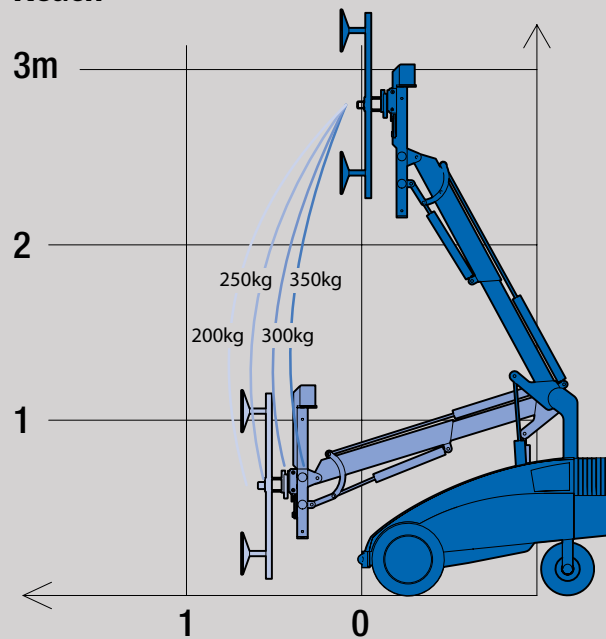

WINLET 350

Best installation control for safe and productive lifting

The **Winlet 350** robot revolutionises the installation of glass, with capacities of up to 350kg and overhead installation all within a compact design for work in confined areas.

350kg max lifting capacity

Vacuum Robots course

Technical Specifications	
Max Lifting Capacity	350kg
Lift Height	2800mm
Max Extension from front bumper to suction cup	790mm
Extension Capacity - at max extension	200kg
Side Lift Capacity	200kg
Tilt Function	180°
Rotation	360°
Linear	90mm
Fine Lift on Jib Head	500mm
Suction Cups (Glass)	4 @ 270mm
Total Machine Weight	617kg
Light Weight - excluding counterweights	512kg
Battery	2x 95 AH
Remote Control	Wired

Easy to operate stabilisers

Transport loads on side up to 200kg

Wired remote control allows accurate placement of materials

Accessories

- Wireless Radio Remote
- Support Legs
- Extra Wide Steering Wheel
- Twin Wheels
- Quick Connector Set for Suction Cups
- Quick Connector Set for Main Supply
- Individual Shut Off Valves for Cups
- Drive Alarm
- LED Flashing Beacon
- Protective Cup Covers
- Remote Control Cover
- Drive Handle Cover
- All Weather Protection Kit
- Stone Suction Cups

The Winlet 350 is narrow enough to fit through a standard doorway and can side lift and transport up to 200kg

Dimensions

Pick up and place

Reach

ACCESSORIES		Winlet 350	Winlet 350TH	Winlet 400 TL	Winlet 575	Winlet 600	Winlet 785	Winlet 1000	Winlet 1000 TRX
	Wireless Radio Remote	✓	✓	✓	✓	✓	✓	✓	
	Support Legs	✓		✓	✓	✓	✓	✓	
	Extra Wide Steering Wheel	✓			✓				
	Twin Wheels	✓		✓	✓	✓	✓	✓	
	Quick Connector Set for Suction Cups	✓	✓		✓	✓	✓	✓	✓
	Quick Connector Set for Main Supply	✓	✓						
	Individual Shut Off Valves for Cups	✓	✓						
	Drive Alarm	✓		✓	✓	✓	✓	✓	
	LED Flashing Beacon	✓	✓	✓	✓	✓	✓	✓	✓
	Protective Cup Covers	✓	✓	✓	✓	✓	✓	✓	✓
	Remote Control Cover	✓	✓		✓	✓	✓	✓	✓
	Drive Handle Cover	✓		✓	✓	✓	✓	✓	
	All Weather Protection Kit	✓	✓		✓	✓	✓	✓	
	Stone Suction Cups	✓	✓	✓	✓	✓	✓	✓	✓