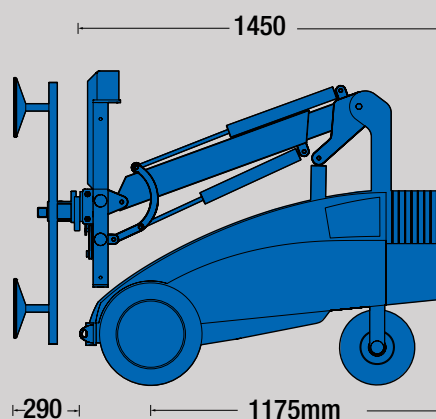

WINLET 350

Best installation control for safe and productive lifting

The **Winlet 350** robot revolutionises the installation of glass, with capacities of up to 350kg and overhead installation all within a compact design for work in confined areas.

350kg max lifting capacity

Vacuum Robots course

Technical Specifications	
Max Lifting Capacity	350kg
Lift Height	2800mm
Max Extension from front bumper to suction cup	790mm
Extension Capacity - at max extension	200kg
Side Lift Capacity	200kg
Tilt Function	180°
Rotation	360°
Linear	90mm
Fine Lift on Jib Head	500mm
Suction Cups (Glass)	4 @ 270mm
Total Machine Weight	617kg
Light Weight - excluding counterweights	512kg
Battery	2x 95 AH
Remote Control	Wired

Easy to operate stabilisers

Transport loads on side up to 200kg

Wired remote control allows accurate placement of materials

Accessories

- Wireless Radio Remote
- Support Legs
- Extra Wide Steering Wheel
- Twin Wheels
- Quick Connector Set for Suction Cups
- Quick Connector Set for Main Supply
- Individual Shut Off Valves for Cups
- Drive Alarm
- LED Flashing Beacon
- Protective Cup Covers
- Remote Control Cover
- Drive Handle Cover
- All Weather Protection Kit
- Stone Suction Cups

The Winlet 350 is narrow enough to fit through a standard doorway and can side lift and transport up to 200kg

Dimensions

Pick up and place

Reach

ACCESSORIES		Winlet 350	Winlet 350TH	Winlet 400 TL	Winlet 575	Winlet 600	Winlet 785	Winlet 1000	Winlet 1000 TRX
	Wireless Radio Remote	✓	✓	✓	✓	✓	✓	✓	
	Support Legs	✓		✓	✓	✓	✓	✓	
	Extra Wide Steering Wheel	✓			✓				
	Twin Wheels	✓		✓	✓	✓	✓	✓	
	Quick Connector Set for Suction Cups	✓	✓		✓	✓	✓	✓	✓
	Quick Connector Set for Main Supply	✓	✓						
	Individual Shut Off Valves for Cups	✓	✓						
	Drive Alarm	✓		✓	✓	✓	✓	✓	
	LED Flashing Beacon	✓	✓	✓	✓	✓	✓	✓	✓
	Protective Cup Covers	✓	✓	✓	✓	✓	✓	✓	✓
	Remote Control Cover	✓	✓		✓	✓	✓	✓	✓
	Drive Handle Cover	✓		✓	✓	✓	✓	✓	
	All Weather Protection Kit	✓	✓		✓	✓	✓	✓	
	Stone Suction Cups	✓	✓	✓	✓	✓	✓	✓	✓